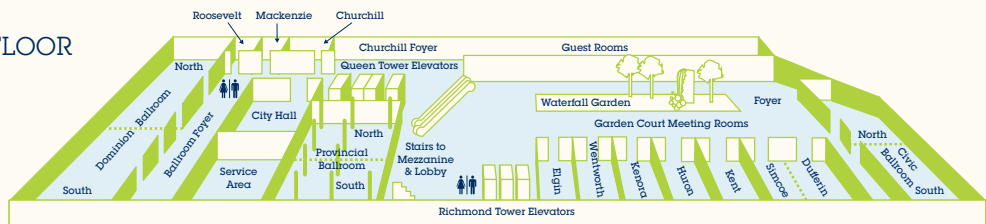

Hotel Services

- L Arrival Court
- C ATM
- L Baggage Room
- L Bell Desk
- L Business Centre
- C Convention Registration
- C Currency Exchange
- C Food Court
- L Front Desk
- L Quinn's Steakhouse
- L Link @ Sheraton
- L Lobby Cafe
- C Parking (City Hall Underground Lot)
- C PATH Underground Network
- C PSAV Audio Visual Services
- LC Receiving/Loading Dock
- C Security
- L&C Sheraton Shops
- L SPG/Club Reception
- L BnB (Breakfast 'n' Bistro)
- L Tour Desk
- L Valet Parking
- LC Vide Office
- C VIP Room
- 2&M Waterfall Garden

Service Symbols

- \$ ATM
- ☑ Coatcheck
- 🍽 Food Court
- 🅇 Parking (City Hall Lot)
- 🍴 Restaurants
- 🧺 Washrooms
- ♿ Wheelchair Accessible Elevator

4TH FLOOR

2ND FLOOR

MEZZANINE

LOBBY

CONCOURSE

LOWER CONCOURSE