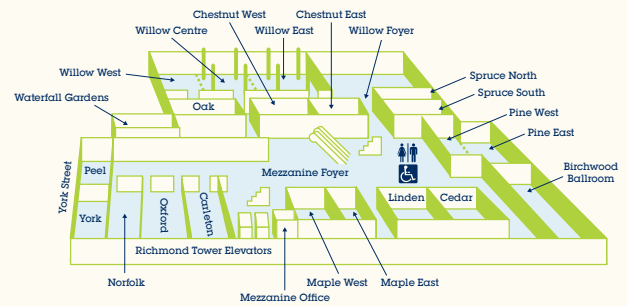

Meeting Facilities

- M Carleton
- 2 Churchill Foyer
- 2 Churchill
- 2 City Hall
- 2 Civic Ballroom
- 2 Civic Foyer
- M Maple West
- M Maple East
- M Linden
- M Cedar
- 4 Davenport
- 2 Dominion Ballroom
- 2 Dominion Foyer
- 2 Dufferin
- 2 Elgin
- M Birchwood Ballroom
- M Birchwood Foyer
- 4 Forest Hill
- LC Grand Ballroom
- LC Grand Ballroom Foyer
- 2 Huron
- 2 Kenora
- 4 Kensington
- 2 Kent
- 4 Leaside
- 2 Mackenzie
- M Norfolk
- L Office
- LC Osgoode Ballroom
- LC Osgoode Foyer
- M Oxford
- M Peel
- 2 Provincial Ballroom
- 2 Roosevelt
- 4 Rosedale
- LC Sheraton Hall A-F
- 2 Simcoe
- M Spruce North
- M Spruce South
- 4 Yorkville East
- 4 Yorkville West
- C Vide
- C VIP Room
- 2&M Waterfall Garden
- 2 Wentworth
- M Willow East
- M Willow Centre
- M Willow West
- M Pine East
- M Pine West
- M York

Hotel Services

- L Arrival Court
- C ATM
- L Baggage Room
- L Bell Desk
- L Business Centre
- C Convention Registration
- C Currency Exchange
- C Food Court
- L Front Desk
- L Quinn's Steakhouse
- L Link @ Sheraton
- L Lobby Cafe
- C Parking (City Hall Underground Lot)
- C PATH Underground Network
- C PSAV Audio Visual Services
- LC Receiving/Loading Dock
- C Security
- L&C Sheraton Shops
- L SPG/Club Reception
- L BnB (Breakfast 'n' Bistro)
- L Tour Desk
- L Valet Parking
- LC Vide Office
- C VIP Room
- 2&M Waterfall Garden

Service Symbols

- \$ ATM
- ☑ Coatcheck
- 🍽 Food Court
- 🅇 Parking (City Hall Lot)
- 🍴 Restaurants
- 🧺 Washrooms
- ♿ Wheelchair Accessible Elevator

4TH FLOOR

2ND FLOOR

MEZZANINE

LOBBY

CONCOURSE

LOWER CONCOURSE