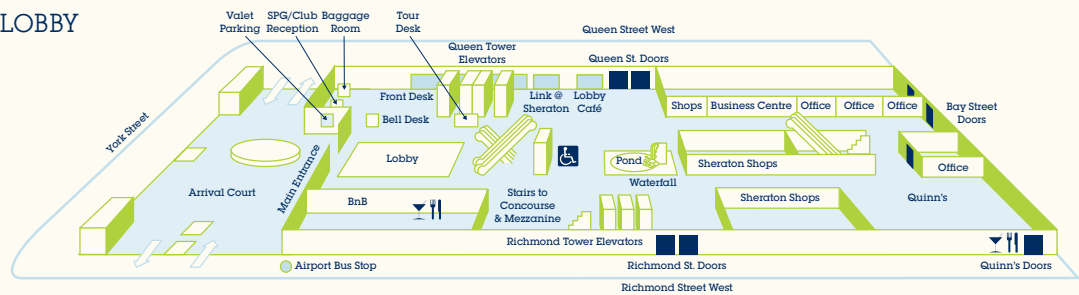

Hotel Services

- L Arrival Court
- C ATM
- L Baggage Room
- L Bell Desk
- L Business Centre
- C Convention Registration
- C Currency Exchange
- C Food Court
- L Front Desk
- L Quinn's Steakhouse
- L Link @ Sheraton
- L Lobby Cafe
- C Parking (City Hall Underground Lot)
- C PATH Underground Network
- C PSAV Audio Visual Services
- LC Receiving/Loading Dock
- C Security
- L&C Sheraton Shops
- L SPG/Club Reception
- L BnB (Breakfast 'n' Bistro)
- L Tour Desk
- L Valet Parking
- LC Vide Office
- C VIP Room
- 2&M Waterfall Garden

Service Symbols

- \$ ATM
- ☑ Coatcheck
- 🍽 Food Court
- 🅇 Parking (City Hall Lot)
- 🍴 Restaurants
- 🧺 Washrooms
- ♿ Wheelchair Accessible Elevator

4TH FLOOR

2ND FLOOR

MEZZANINE

LOBBY

CONCOURSE

LOWER CONCOURSE