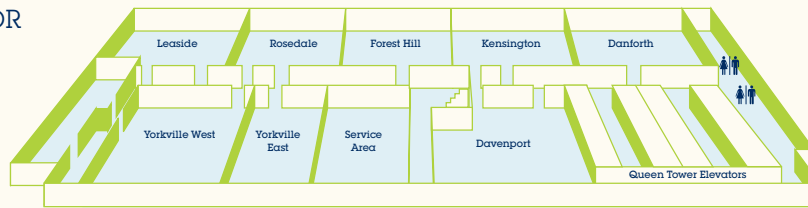

Meeting Facilities

- M Carleton
- 2 Churchill Foyer
- 2 Churchill
- 2 City Hall
- 2 Civic Ballroom
- 2 Civic Foyer
- M Maple West
- M Maple East
- M Linden
- M Cedar
- 4 Davenport
- 2 Dominion Ballroom
- 2 Dominion Foyer
- 2 Dufferin
- 2 Elgin
- M Birchwood Ballroom
- M Birchwood Foyer
- 4 Forest Hill
- LC Grand Ballroom
- LC Grand Ballroom Foyer
- 2 Huron
- 2 Kenora
- 4 Kensington
- 2 Kent
- 4 Leaside
- 2 Mackenzie
- M Norfolk
- L Office
- LC Osgoode Ballroom
- LC Osgoode Foyer
- M Oxford
- M Peel
- 2 Provincial Ballroom
- 2 Roosevelt
- 4 Rosedale
- LC Sheraton Hall A-F
- 2 Simcoe
- M Spruce North
- M Spruce South
- 4 Yorkville East
- 4 Yorkville West
- C Vide
- C VIP Room
- 2&M Waterfall Garden
- 2 Wentworth
- M Willow East
- M Willow Centre
- M Willow West
- M Pine East
- M Pine West
- M York

Hotel Services

- L Arrival Court
- C ATM
- L Baggage Room
- L Bell Desk
- L Business Centre
- C Convention Registration
- C Currency Exchange
- C Food Court
- L Front Desk
- L Quinn's Steakhouse
- L Link @ Sheraton
- L Lobby Cafe
- C Parking (City Hall Underground Lot)
- C PATH Underground Network
- C PSAV Audio Visual Services
- LC Receiving/Loading Dock
- C Security
- L&C Sheraton Shops
- L SPG/Club Reception
- L BnB (Breakfast 'n' Bistro)
- L Tour Desk
- L Valet Parking
- LC Vide Office
- C VIP Room
- 2&M Waterfall Garden

Service Symbols

- \$ ATM
- ☑ Coatcheck
- 🍽 Food Court
- 🅇 Parking (City Hall Lot)
- 🍴 Restaurants
- 🧺 Washrooms
- ♿ Wheelchair Accessible Elevator

4TH FLOOR

2ND FLOOR

MEZZANINE

LOBBY

CONCOURSE

LOWER CONCOURSE