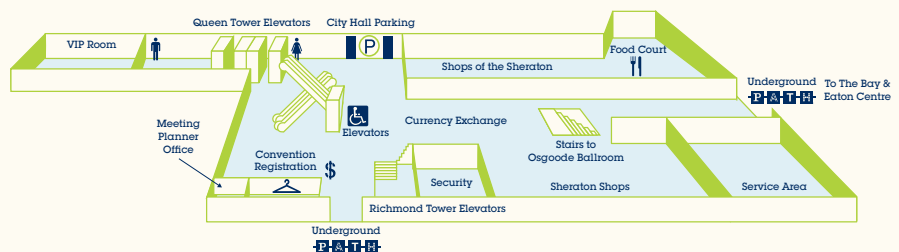

Hotel Services

- L Arrival Court
- C ATM
- L Baggage Room
- L Bell Desk
- L Business Centre
- C Convention Registration
- C Currency Exchange
- C Food Court
- L Front Desk
- L Quinn's Steakhouse
- L Link @ Sheraton
- L Lobby Cafe
- C Parking (City Hall Underground Lot)
- C PATH Underground Network
- C PSAV Audio Visual Services
- LC Receiving/Loading Dock
- C Security
- L&C Sheraton Shops
- L SPG/Club Reception
- L BnB (Breakfast 'n' Bistro)
- L Tour Desk
- L Valet Parking
- LC Vide Office
- C VIP Room
- 2&M Waterfall Garden

Service Symbols

- \$ ATM
- ☑ Coatcheck
- 🍽 Food Court
- 🅇 Parking (City Hall Lot)
- 🍴 Restaurants
- 🧺 Washrooms
- ♿ Wheelchair Accessible Elevator

4TH FLOOR

2ND FLOOR

MEZZANINE

LOBBY

CONCOURSE

LOWER CONCOURSE